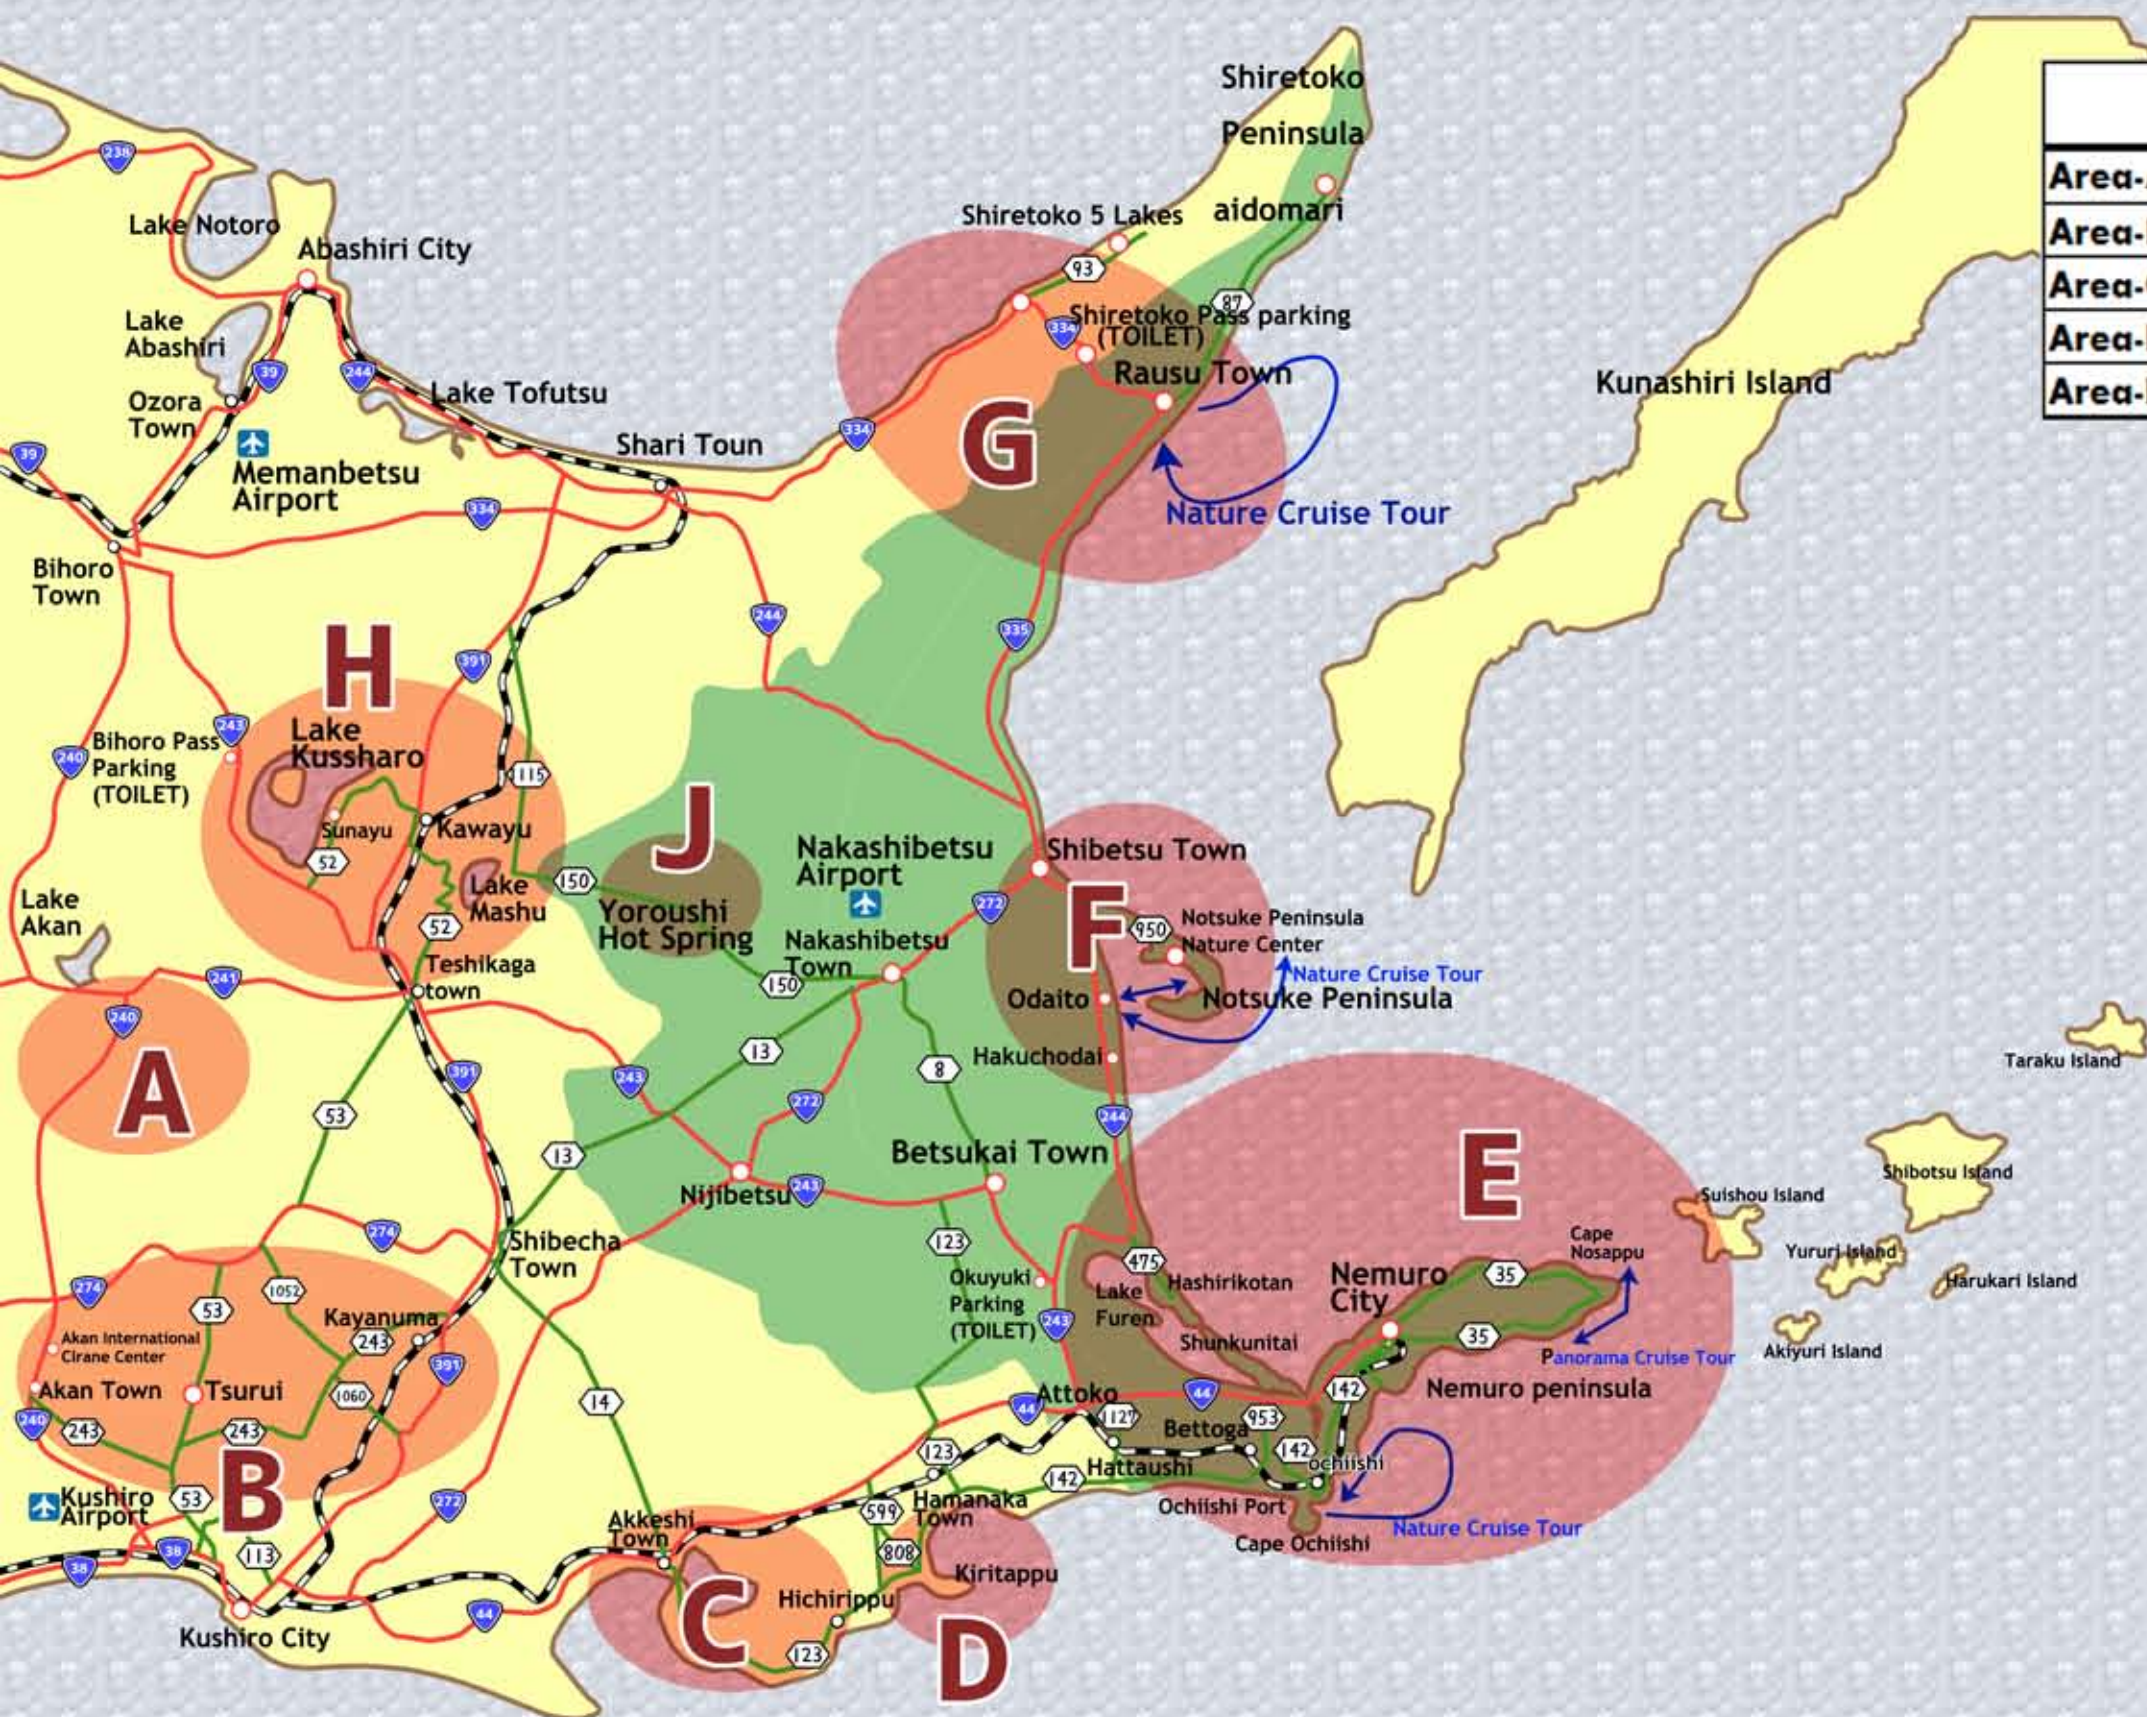

Where to Watch Your Target Birds

Species	Summer	Winter	Species	Summer	Winter	Species	Summer	Winter
Laysan Albatross	Area-E	None	Red-crowned Crane	Widely Distributed	Area-B	Japanese Pygmy Woodpecker	Widely Distributed	Widely Distributed
Black-footed Albatross	Area-E	None	Latham's Snipe	Area-D/E/F	None	Black Woodpecker	Area-A/H	Area-A/H
Sooty Shearwater	Area-E/G	None	Pigeon Guillemot	Area-E	Area-E	Brown Dipper	Area-A/G/J	Area-A/G/J
Short-tailed Shearwater	Area-E/G	None	Spectacled Guillemot	Area-E/G	Area-E	Japanese Robin	Area-E	None
Red-faced Cormorant	Area-E	Area-E	Ancient Murrelet	Area-E	Area-E	Siberian Rubythroat	Widely Distributed	None
White-tailed Sea Eagle	Area-E/F/G	Area-C/E/F/G	Crested Auklet	None	Area-E	Red-flanked Bluetail	Widely Distributed	None
Steller's Sea Eagle	None	Area-C/E/F/G	Least Auklet	None	Area-E	Long-tailed Tit	Widely Distributed	Widely Distributed
Whooper Swan	None	Area-C/E/F/H	Rhinoceros Auklet	Area-E	None	Snow Bunting	None	Area-D/E/F
Harlequin Duck	None	Area-C/D/E/F/G	Tufted&Horned Puffins	Area-E	None	Asian Rosy Finch	None	Area-B/D/E/F
Black Scoter	None	Area-C/D/E/F/G	Blakiston's Fish Owl	Area-G/J	Area-G/J	Pine Grosbeak	Area-G	None
Red-breasted Merganser	None	Widely Distributed	Short-eared Owl	None	Area-D/E/F			
Hazel Grouse	Area-A/E/J	None	Ural Owl	None	Area-B/E			

Area			
Area-A	Lake Akan Hot Spring Resort	Area-F	Notsuke Peninsula & Odaito & Shibetsu
Area-B	Akan, Tsurui Village & Kayanuma	Area-G	Shiretoko Pass, Rausu & Utoro
Area-C	Akkeshi & Hichirippu Lake	Area-H	Teshikaga & Lake Kussharo
Area-D	Kiritappu	Area-J	Yoroushi Hot Spring Resort
Area-E	Nemuro Peninsula & Hashiri-kotan		